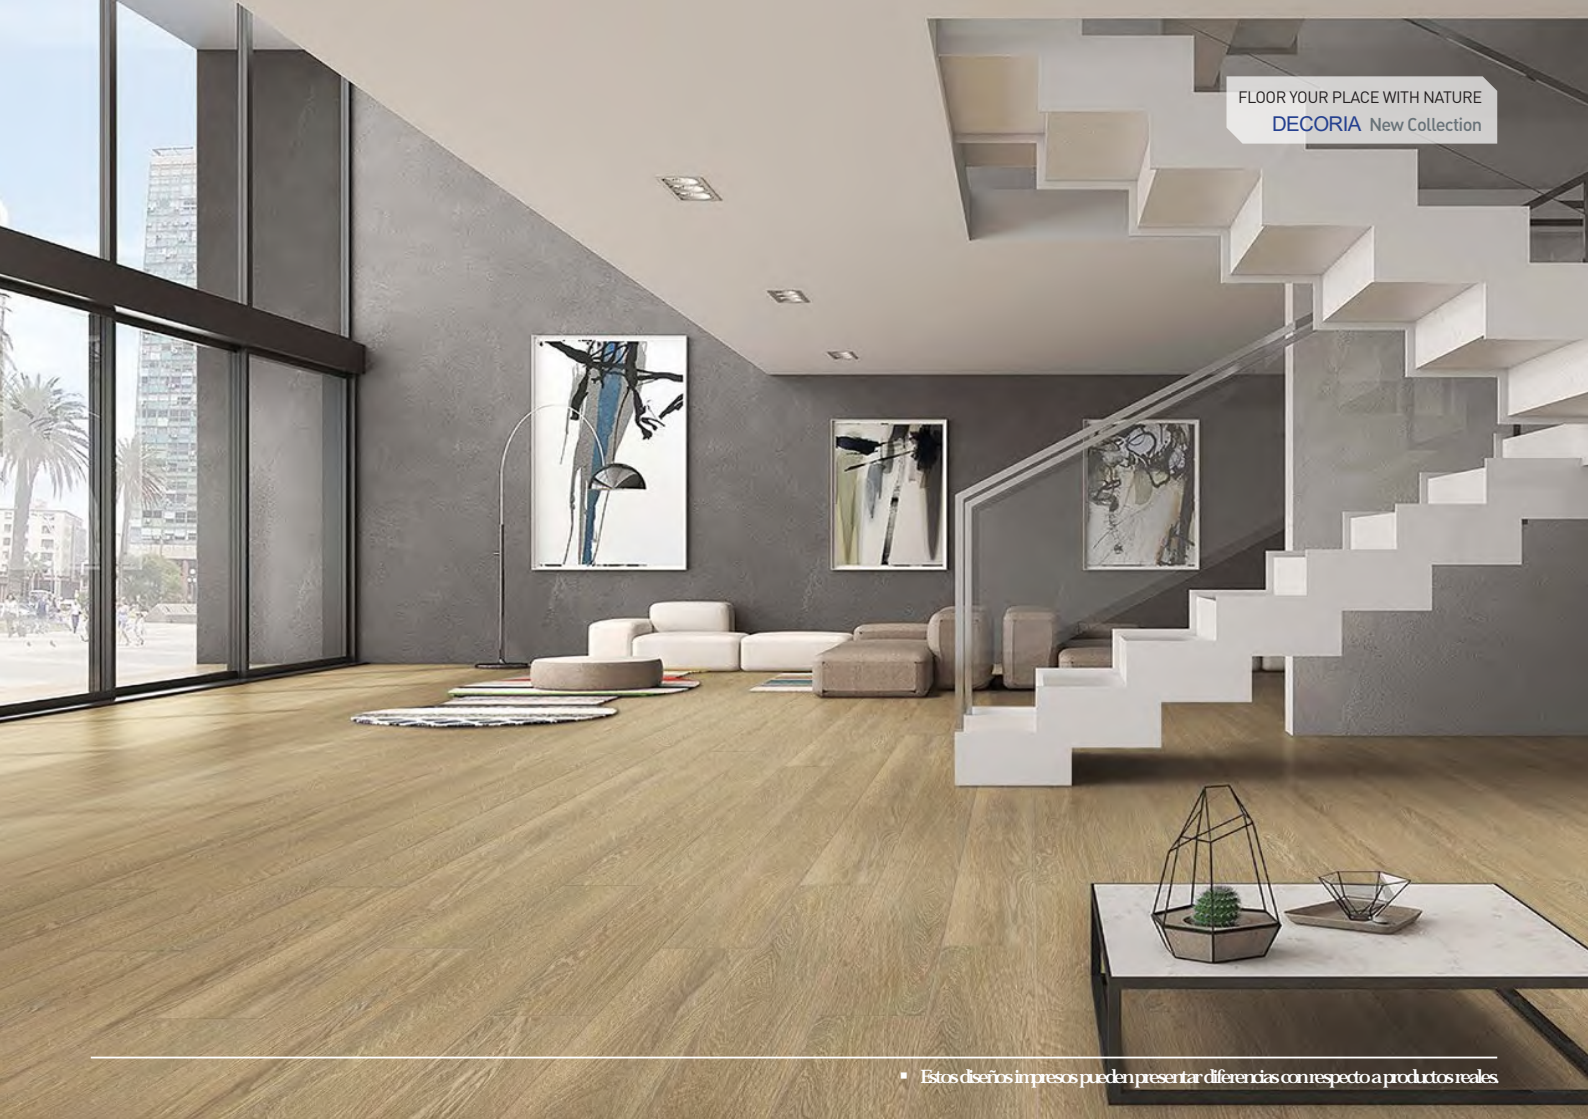

FLOOR YOUR PLACE WITH NATURE
DECORIA New Collection

▪ Estos diseños impresos pueden presentar diferencias con respecto a productos reales